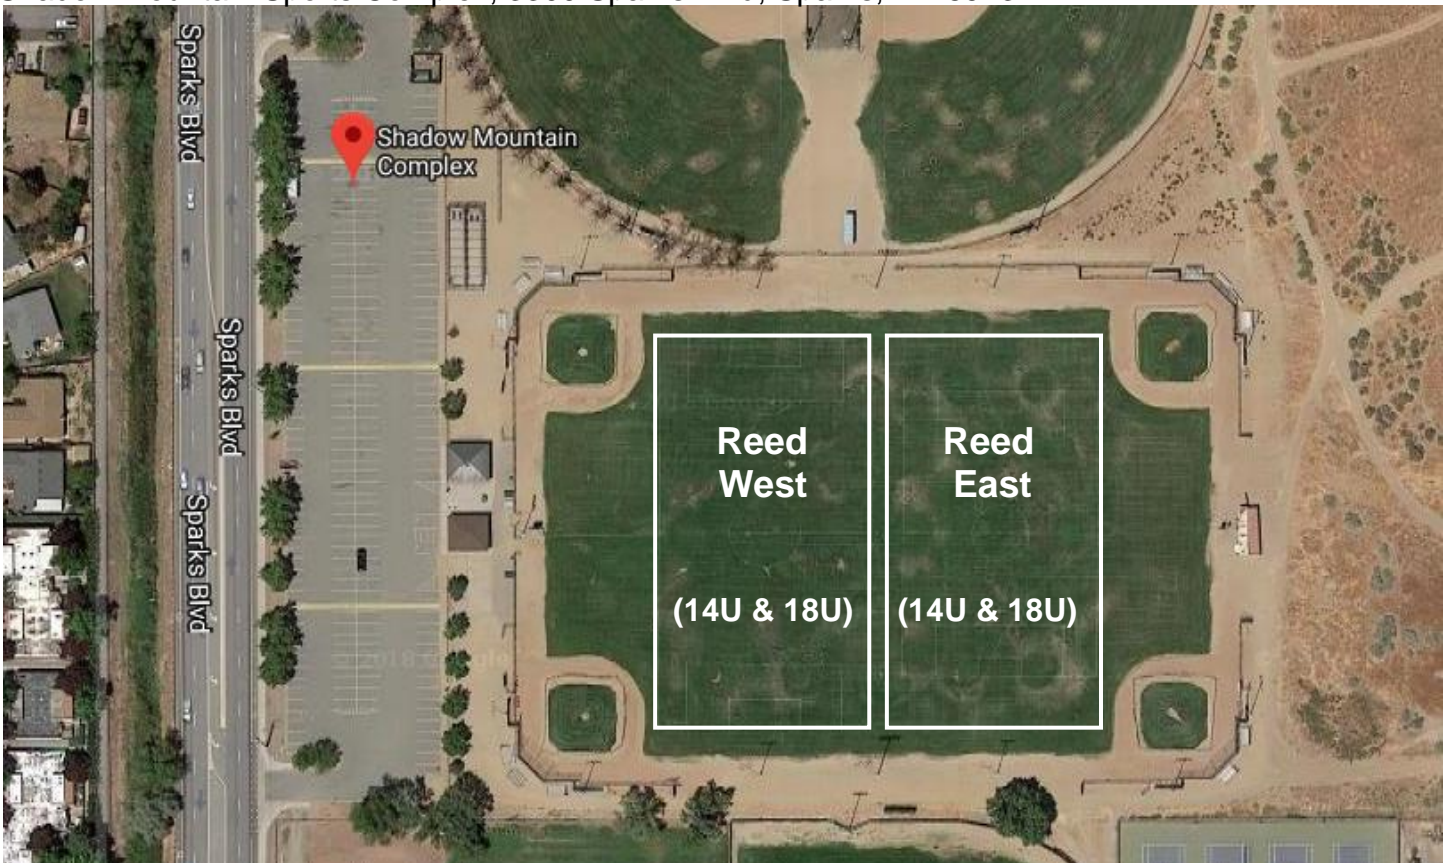

Home field locations for Fall 2019 with Sparks AYSO

“Shadow” north fields at Shadow Mountain (home to 6U, 8U, and 10U)
Shadow Mountain Sports Complex, 3300 Sparks Blvd, Sparks, NV 89431

“Reed” south fields at Shadow Mountain (home to 14U and 18U)
Shadow Mountain Sports Complex, 3300 Sparks Blvd, Sparks, NV 89431

Home field locations for Fall 2019 with Sparks AYSO

(continued)

Mendive fields (home to 12U and VIP)

Lou Mendive Middle School, 1900 Whitewood Drive, Sparks, NV 89434

Bud Beasley fields (practice space for Sparks AYSO Elite and a few other teams)

Bud Beasley Elementary School, 2100 Canyon Parkway, Sparks, NV 89434

(updated August 2019)